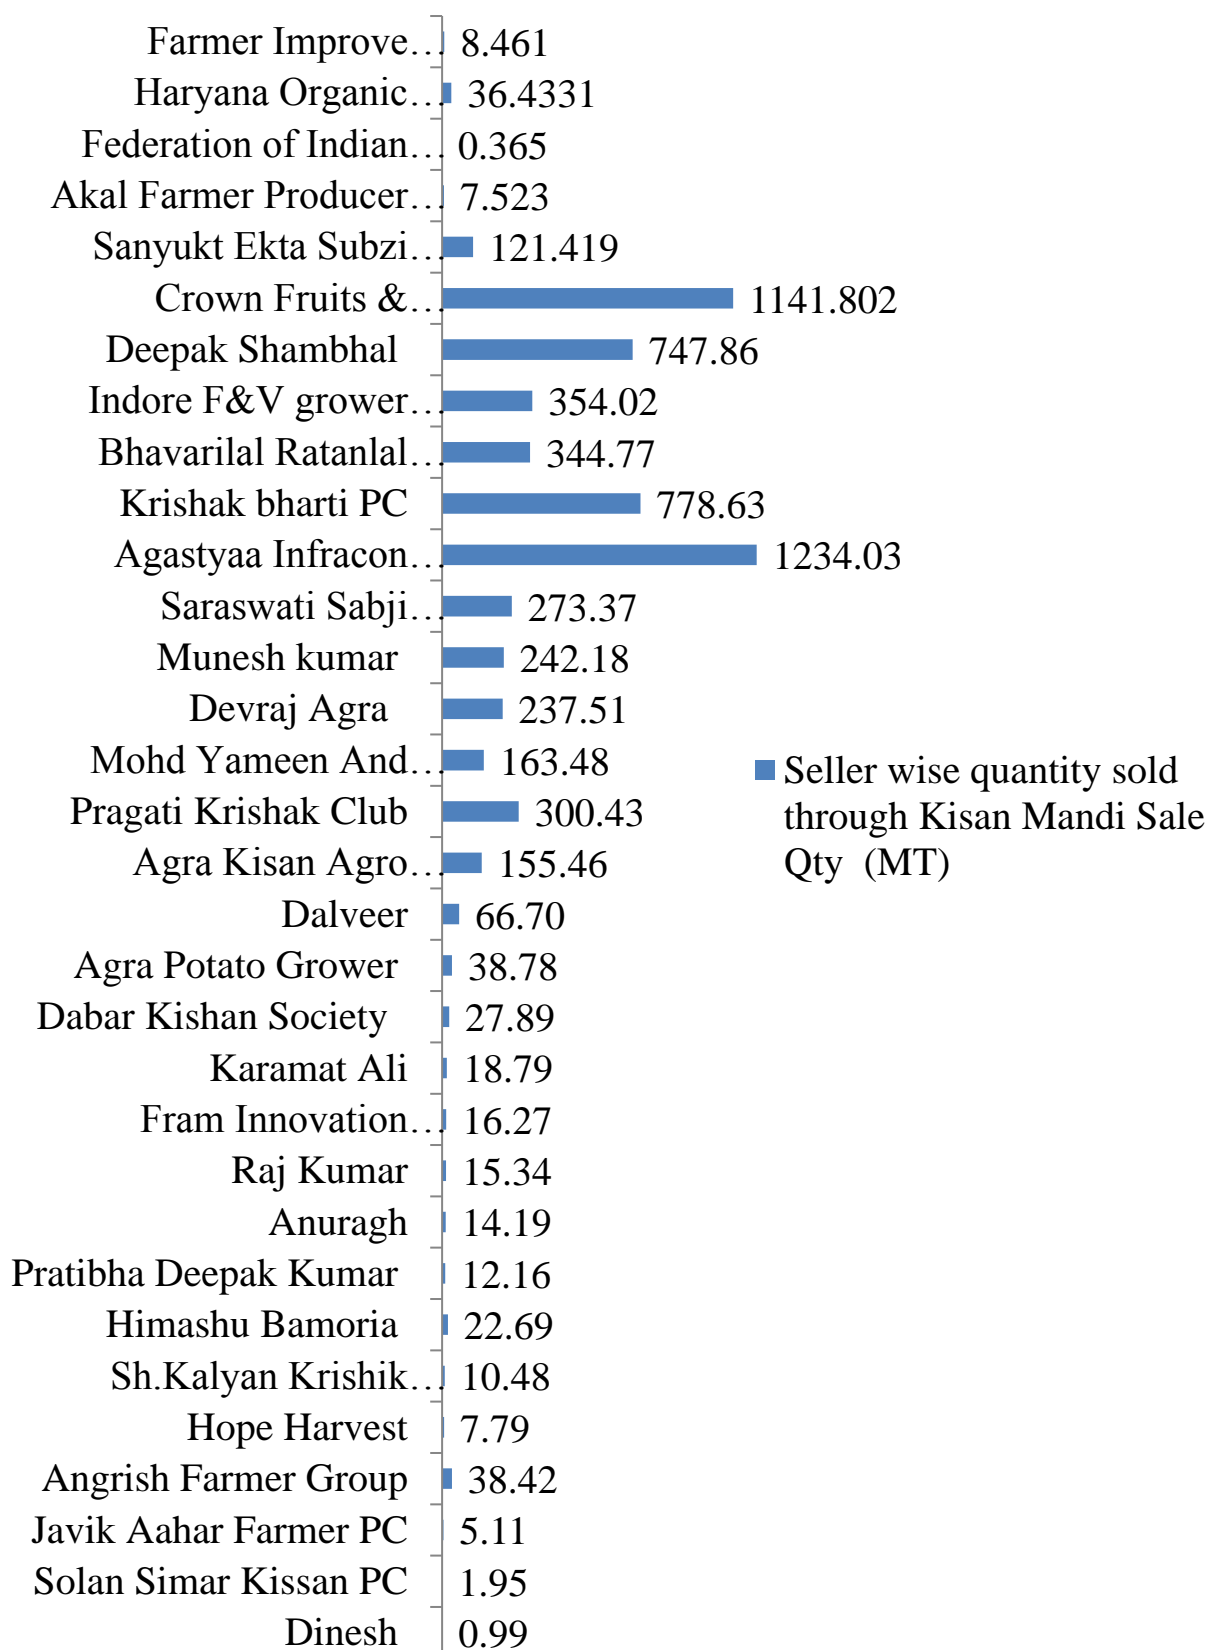

## Seller wise quantity sold through Kisan Mandi Sale Qty (MT)

## Seller wise quantity sold through Kisan Mandi Sale Value(Rs) In Lack